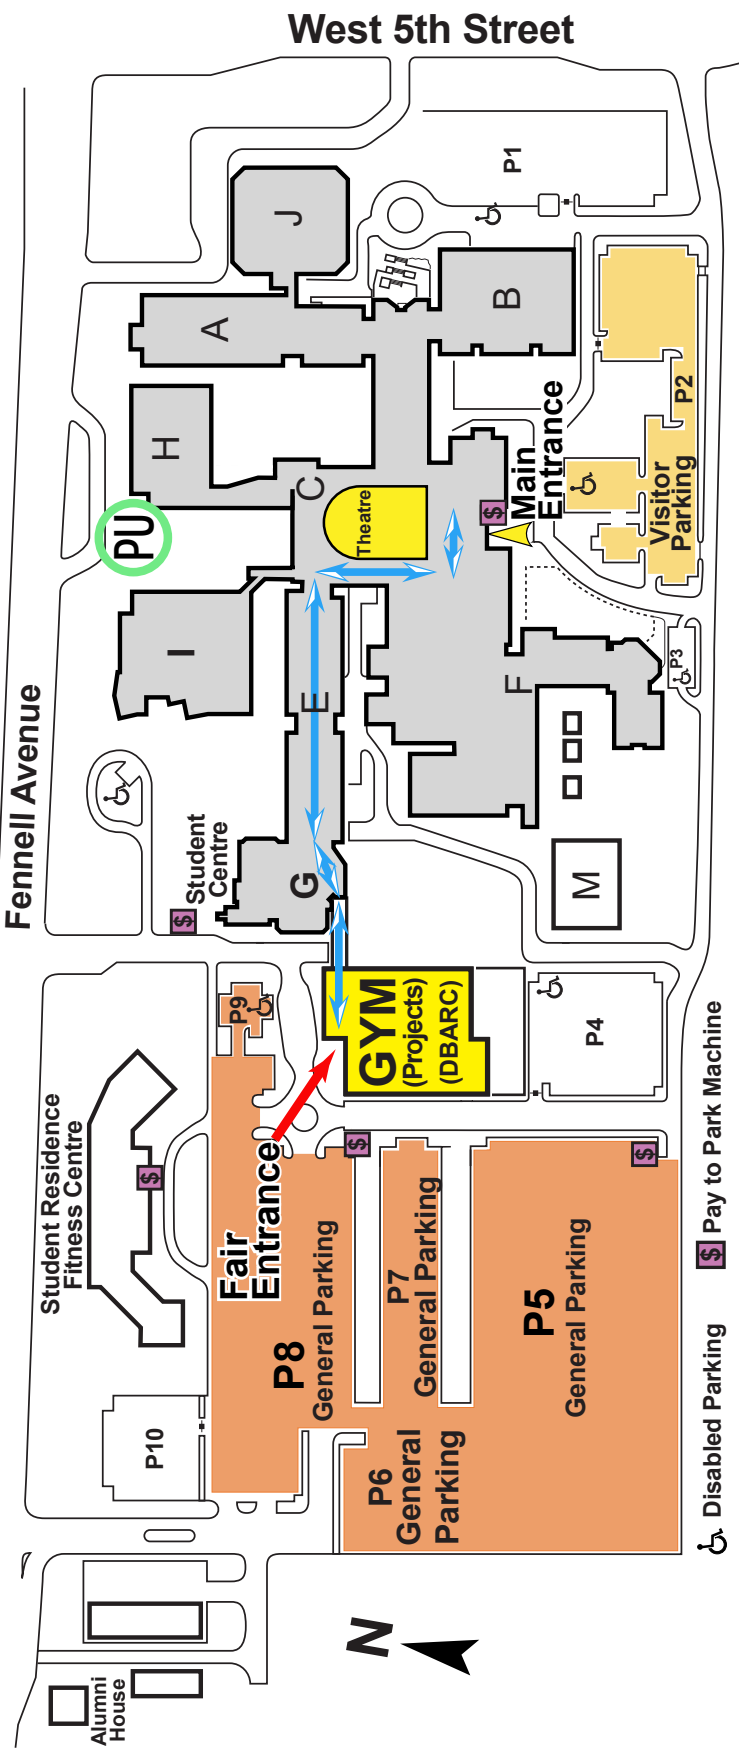

# BASEF 2017

March 30 - April 4, 2017  
Mohawk Fennell Campus

**BASEF**

## Thursday March 30

**Project setup in the Gym**  
4:00 pm to 8:00 pm

Student drop off at lot **(P8)**  
Enter **Gym** via **Fair Entrance**  
(1 hour complimentary parking between 4:00pm and 9:00pm in lot **(P8)** only)

## Friday March 31

**Activity morning in the Theatre**

Students arrive 8:30 am to 9:00 am  
Bus dropoff: **Main Entrance**  
Bus pickup: **H-Wing (PU)**  
Student car drop off at **Main Entrance**  
**Project judging:** 1:00pm - 4:00pm in **Gym**  
Parking in lot **P8** (complimentary parking 4:00pm to 5:00pm in lot **(P8)** only)

## Tuesday April 4

**Awards Ceremony in the Theatre**  
7:00 pm to 9:30 pm  
Doors open at 6:00 pm

Parking in lots **(P5) - (P8)**  
Regular rate \$6.00 (exact change)